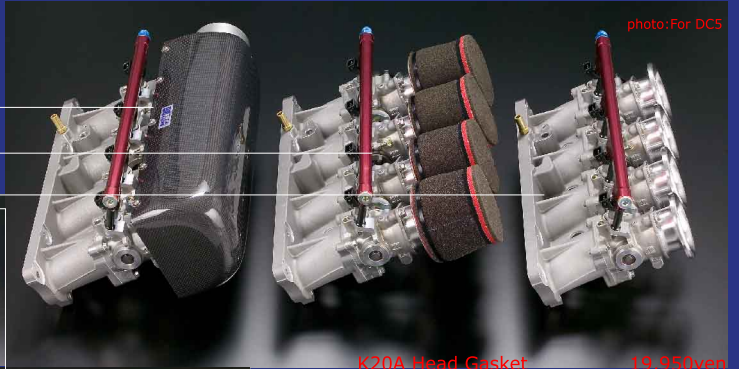

TODA Line Up of FD2 CIVIC

1/1000秒への挑戦

Ride of Dreams

TODA FD2/CIVIC Gears

FD2 Sports Injection KIT with Air filter

Air filter 3,150yen /each & Mesh cover (SUS) 1,050yen /each

FD2 Sports Injection KIT for competition 283,500yen

Mesh cover (SUS) 1,050yen /each

CAMSHAFT
PISTON
SPORTS INJECTION
FLYWHEEL
RACING GEAR BOX
EXHAUST MANIFOLD
FIGHTEX DAMPER
TUNING SERVICE

FD2 Sports Injection KIT with Air Box
Air Box 63,000yen

photo:For DC5

K20A Head Gasket 19,950yen

FD2 Sports Injection KIT 283,500yen

FD2 Air Box 63,000yen

K20A VTC Killer-cam Sprocket IN 26,250yen

K20A VTC Killer-cam Sprocket EX 26,250yen

K20A A3 Camshaft EX 50,400yen

K20A A3 Camshaft IN 54,600yen

K20A Up Rated Valve Springs 37,800yen

K20A 2150cc Piston set in KIT

K20A 2150cc I Connecting-rods in KIT

K20A Connecting-rods Bearings in KIT

K20A 2150cc Crankshaft in KIT

K20A Capacity Up KIT 493,500yen

I beam connecting-rod spec (with R bearings)